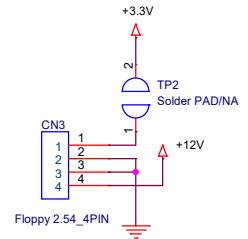

**Revision History**

Date	Version	Description
20160803	1.0	First Release
20180803	2.0	Add 3.3VAUX

**CN2 PCIe-16X-finger**

Title		
PCI Express 16x Extension Cable		
Size	Document Number	Rev
A3	R33SFLR	1.0
Date:	Wednesday, December 11, 2019	Sheet 1 of 1