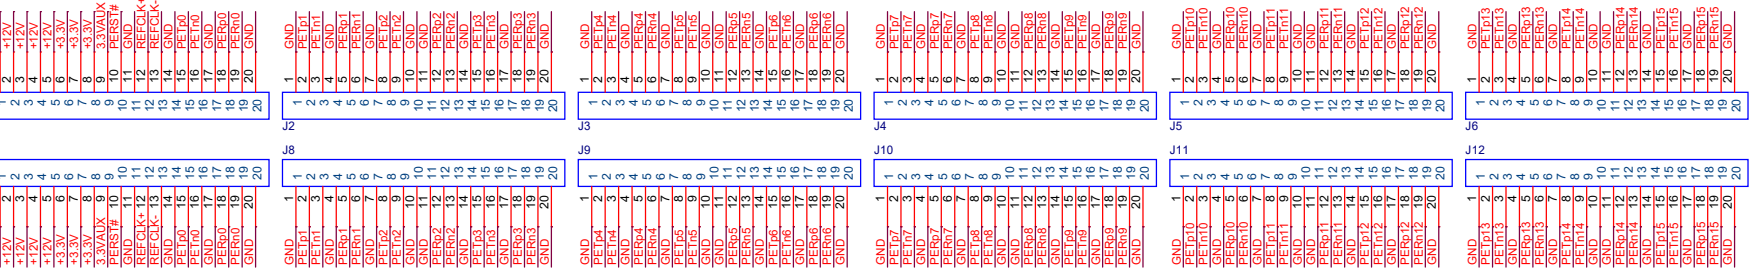

**Revision History**

Date	Version	Description
20160803	1.0	First Release
20180803	2.0	Add 3.3VAUX

**CN2 PCIe-16X-finger**

Title		
PCI Express 16x Extension Cable		
Size	Document Number	Rev
A3	R33SFLR	1.0
Date:	Wednesday, December 11, 2019	Sheet 1 of 1